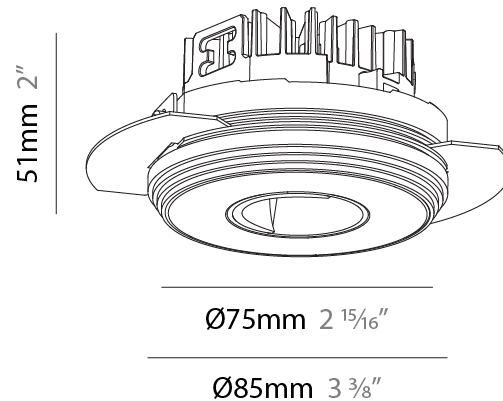

GENERAL

Series: Oiko Pro Round
Subseries: Oiko Pro Round Wallwash
Brand: Prolicht
Division: Architectural
Mounting Type: Trimless
Mounting Location: Ceiling
Subcategory: Wallwash

PHYSICAL

Shape: Round
Diameter (mm): 75
Diameter (in): 2 ¹⁵/₁₆
Height (mm): 51
Height (in): 2
Ceiling Thickness (mm): 1 - 25
Ceiling Thickness (in): 1/16 - 1 3/16
Min. Recessing Depth (mm): 55
Min. Recessing Depth (in): 2 ³/₁₆
Light Distribution: Direct
Fixture Finish: SSR / BKV / CWI / CRY / HAB / UFT / ITA / RUA / FTG / MYG / LOD / PUS / FRO / FUP / KIA / POP / BLS / SPG / MEY / GOH / GUM / CHC / COM / ABZ / JAG / OBR / MOS / ROR
Fixture Material: Aluminum Die Cast
Cut-out Measurements: 86mm / 3 3/8" Diameter

ELECTRICAL

Lamp Type: LED (Zhaga Standard)
Input Wattage (W): 14
Total Output Wattage (W): 12.7
Dimming: Dali Dimming
Driver Included: No
Driver Location: Recessed Housing
Driver Type: Constant Current - Universal (120Vac only for DALI driver)
Driver Class: Class 2
Input Voltage (V): 120 - 277
Constant Current (MA): 700

LED

Color Temperature (°K): 2700-6500 Tunable White
Max. Delivered Lumen (lm): 1040 - 1216
Nominal Lumen (lm): 1242 - 1460
CRI: >93 CRI
Lamp Life (hrs): 50000
Special LEDs offerings: Tunable White

OPTICAL

Adjustability: Fixed

RATINGS AND CERTIFICATIONS

Certified By: Certified for North American Standards
IP rating: IP20