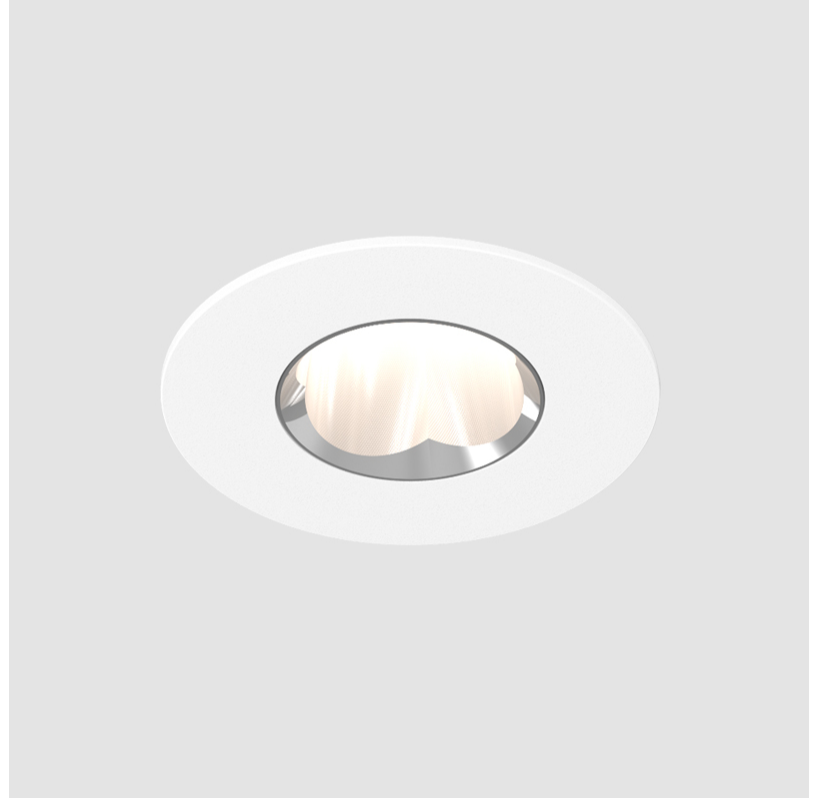

GENERAL

Series: Oiko Pro Round
Subseries: Oiko Pro Round Fixed
Brand: Prolicht
Division: Architectural
Mounting Type: Recessed
Mounting Location: Ceiling
Subcategory: Downlight

PHYSICAL

Shape: Round
Diameter (mm): 75
Diameter (in): 2 15/16
Height (mm): 51
Height (in): 2
Ceiling Thickness (mm): 1 - 25
Ceiling Thickness (in): 1/16 - 1 3/16
Min. Recessing Depth (mm): 55
Min. Recessing Depth (in): 2 3/16
Light Distribution: Direct
Diffuser: Lens Pack - Spread Lens / Linear Spread Lens / Honeycomb Louver
Fixture Finish: [SSR / BKV / CWI / CRY / HAB / UFT / ITA / RUA / FTG / MYG / LOD / PUS / FRO / FUP / KIA / POP / BLS / SPG / MEY / GOH / GUM / CHC / COM / ABZ / JAG / OBR / MOS / ROR](#)
Fixture Material: Aluminum Die Cast
Cut-out Measurements: 68mm / 2 11/16" Diameter

ELECTRICAL

Lamp Type: LED (Zhaga Standard)
Input Wattage (W): 14
Total Output Wattage (W): 12.7
Dimming: Dali Dimming
Driver Included: No
Driver Location: Recessed Housing
Driver Type: Constant Current - Universal (120Vac only for DALI driver)
Driver Class: Class 2
Input Voltage (V): 120 - 277
Constant Current (MA): 700

LED

Color Temperature (°K): 2700-6500 Tunable White
Max. Delivered Lumen (lm): 1240
Nominal Lumen (lm): 1460
CRI: >93 CRI
Lamp Life (hrs): 50000
Special LEDs offerings: Tunable White

OPTICAL

Reflector°: 52
Adjustability: Fixed

RATINGS AND CERTIFICATIONS

Certified By: Certified for North American Standards
IP rating: IP20